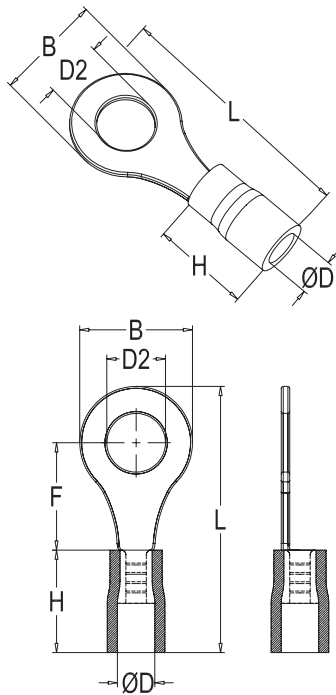

RCCN 日成RF型绝缘端子 RF Insulated Ring Terminals

说明：本系列配套工具 YYT-1可定制特殊颜色，有起订量要求。1000PCS
Use note: installed by tool YYT-1 Special Color can be produced with MOQ.

型号 Item No.	尺寸DIMENSION							颜色 Color
	AWG/mm ² 最大电流 包装	螺栓口直径 Dia. of bolt D2	B mm	L mm	F mm	H mm	D ϕ mm	
RF1.25-3		3.2mm	5.7	17.8	4.95			红 Red
RFS1.25-3.5		3.7mm	5.7	17.8	4.95			
RFM1.25-3.5		3.7mm	6.6	20.1	6.3			
RFL1.25-3.5		3.7mm	8.0	21.5	7.0			
RFS1.25-4	22-16	4.3mm	6.6	20.1	6.3	10.0	4.3	
RFL1.25-4	0.5-1.5	4.3mm	8.0	21.5	7.0			
RF1.25-5	19A	5.3mm	8.0	21.5	7.0			
RFL1.25-5	1000PCS	5.3mm	9.8	23.0	8.5			
RFS1.25-6		6.5mm	9.8	23.0	8.5			
RF1.25-6		6.5mm	11.6	27.5	11.1			
RF1.25-8		8.4mm	11.6	27.5	11.1			
RF1.25-10		10.5mm	13.6	31.6	13.9			
RF1.25-12		13.0mm	19.2	36.0	16.5			
RF2-3		3.2mm	6.6	17.8	4.3			蓝 Blue
RFS2-3.5		3.7mm	6.6	17.8	4.3			
RFM2-3.5		3.7mm	6.6	21.0	7.0			
RFL2-3.5		3.7mm	8.5	22.5	7.75			
RFS2-4	16-14	4.3mm	6.6	19.5	6.5	10.0	4.9	
RFL2-4	1.5-2.5	4.3mm	8.5	22.5	7.75			
RFS2-5	27A 1000PCS	5.3mm	8.5	22.5	7.75			
RFL2-5		5.3mm	9.5	22.5	7.25			
RF2-6		6.5mm	12.0	27.6	11.0			
RF2-8		8.4mm	12.0	27.6	11.0			
RF2-10		10.5mm	14	31	13.9			
RF2-12		13.0mm	19.2	36.5	16.5			
RF3.5-4		4.3mm	8.0	24.5	7.7			黑 Black
RFS3.5-5		5.3mm	8.0	24.5	7.7			
RFL3.5-5	14-12	5.3mm	12.0	27.9	7.7	13.5	6.7	
RF3.5-6	2.5-4	6.5mm	12.0	27.9	7.7			
RF3.5-8	37A	8.4mm	15.0	32.0	13.5			
RF3.5-10	500PCS	10.5mm	15.0	32.0	13.5			
RF5.5-3.5		3.7mm	7.2	21.4	5.9			黄 yellow
RFS5.5-4		4.3mm	7.2	21.4	5.9			
RFL5.5-4		4.3mm	9.5	26.5	8.3			
RF5.5-5	12-10	5.3mm	9.5	26.5	8.3			
RF5.5-6	4-6	6.5mm	12.0	31	13.0	13.5	6.7	
RF5.5-8	48A	8.4mm	15.0	33.7	13.7			
RF5.5-10	500PCS	10.5mm	15.0	33.7	13.7			
RF5.5-12		13.0mm	19.2	38.1	16.0			
RF8-3	8	3.7mm	10.0	30.0				红 Red
RF8-4		4.3mm	10.0	30.0				
RF8-5	6-10	5.3mm	10.0	30.0				
RF8-6	62A	6.4mm	11.0	31.5		17.5	4.5	
RF8-8	100PCS	8.4mm	14.0	36.0				
RF8-10		10.5mm	18.0	39.5				
RF14-5	6	5.3mm	11.0	37.5				红 Red
RF14-6		6.4mm	11.0	37.5				
RF14-8	10-16	8.4mm	14.0	43.0		23.0	5.9	蓝 Blue
RF14-10	88A	10.5mm	18.0	45.0				
RF14-12	100PCS	13.0mm	18.0	45.0				